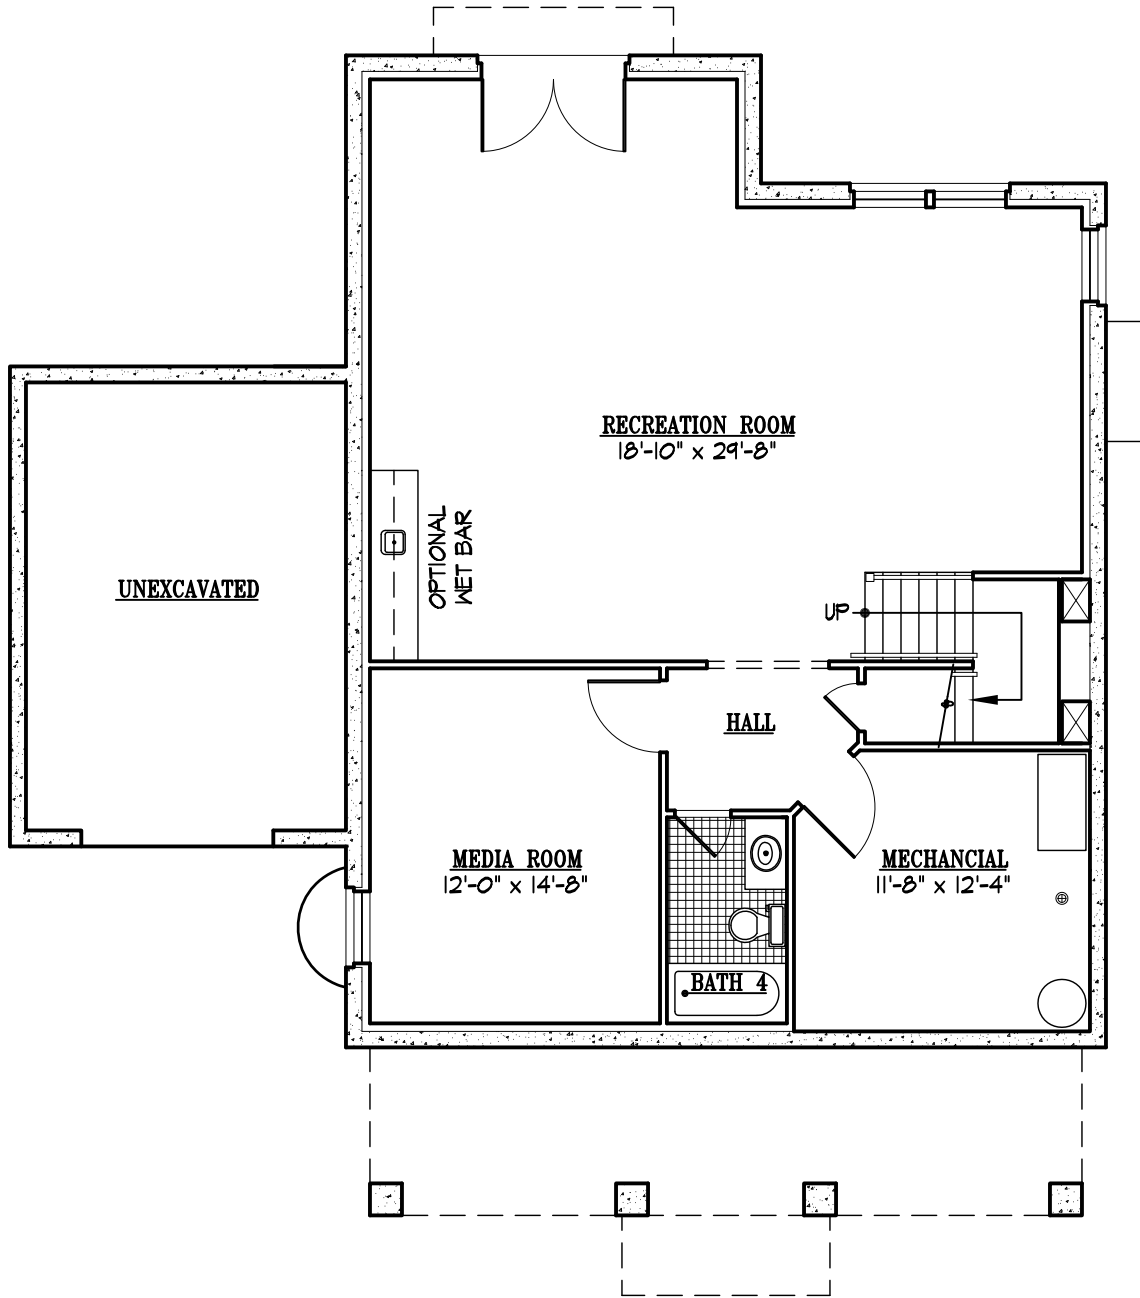

## CELEBRITY / GREENBUILT HOMES – FRONT ELEVATION

2351 BRILYN PLACE FALLS CHURCH, VA 22046

LIVABLE SQUARE FEET = 3,716 SQUARE FEET

**CELEBRITY / GREENBUILT HOMES - BASEMENT**

2351 BRILYN PLACE FALLS CHURCH, VA 22046

LIVABLE SQUARE FEET = 1,232 SQUARE FEET

# CELEBRITY / GREENBUILT HOMES - FIRST FLOOR

2351 BRILYN PLACE FALLS CHURCH, VA 22046

LIVABLE SQUARE FEET = 1,252 SQUARE FEET