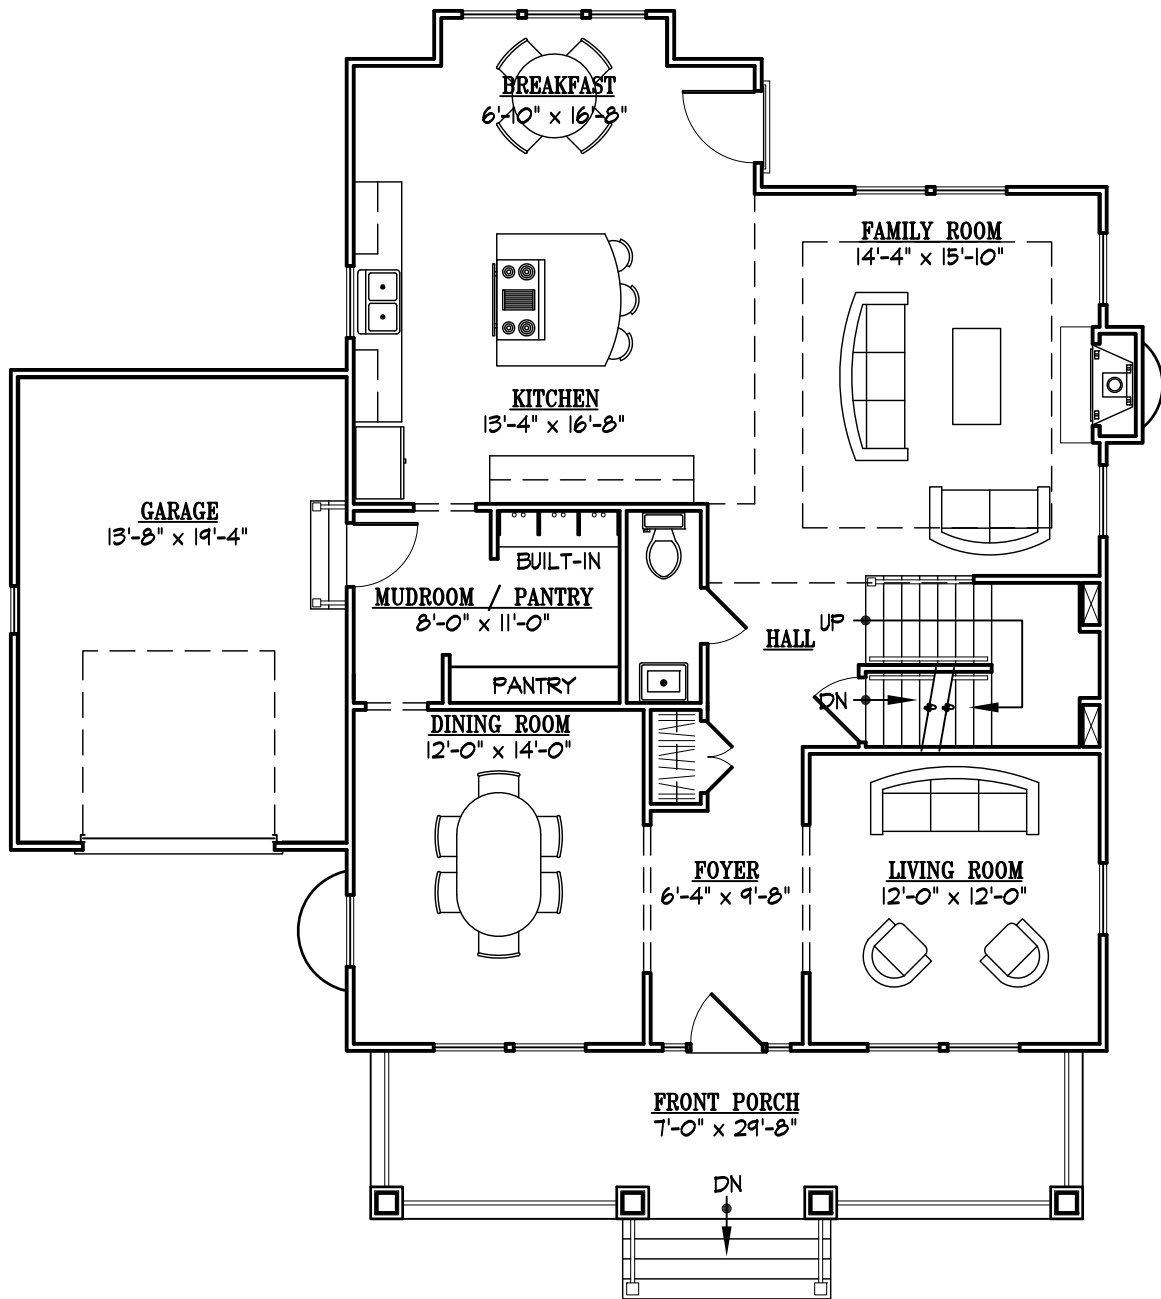

## CELEBRITY / GREENBUILT HOMES – FRONT ELEVATION

2351 BRILYN PLACE FALLS CHURCH, VA 22046

LIVABLE SQUARE FEET = 3,716 SQUARE FEET

**CELEBRITY / GREENBUILT HOMES - BASEMENT**

2351 BRILYN PLACE FALLS CHURCH, VA 22046

LIVABLE SQUARE FEET = 1,232 SQUARE FEET

# CELEBRITY / GREENBUILT HOMES - FIRST FLOOR

2351 BRILYN PLACE FALLS CHURCH, VA 22046

LIVABLE SQUARE FEET = 1,252 SQUARE FEET

## CELEBRITY / GREENBUILT HOMES - SECOND FLOOR

2351 BRILYN PLACE FALLS CHURCH, VA 22046

LIVABLE SQUARE FEET = 1,232 SQUARE FEET