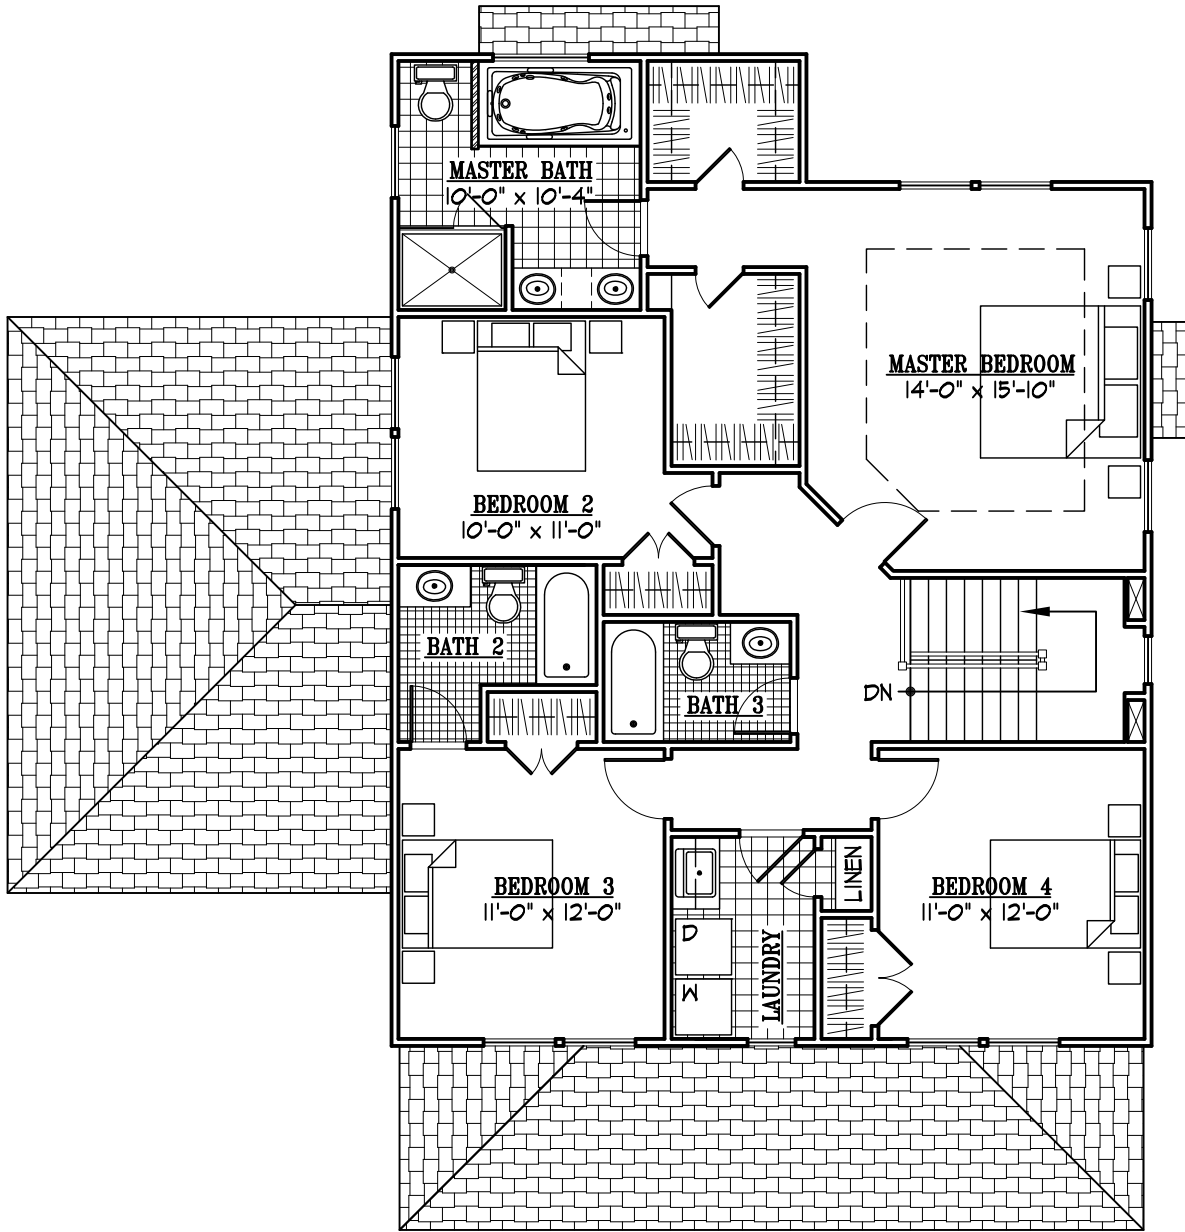

## CELEBRITY / GREENBUILT HOMES – FRONT ELEVATION

2351 BRILYN PLACE FALLS CHURCH, VA 22046

LIVABLE SQUARE FEET = 3,716 SQUARE FEET

**CELEBRITY / GREENBUILT HOMES - BASEMENT**

2351 BRILYN PLACE FALLS CHURCH, VA 22046

LIVABLE SQUARE FEET = 1,232 SQUARE FEET

# CELEBRITY / GREENBUILT HOMES - FIRST FLOOR

2351 BRILYN PLACE FALLS CHURCH, VA 22046

LIVABLE SQUARE FEET = 1,252 SQUARE FEET

## CELEBRITY / GREENBUILT HOMES - SECOND FLOOR

2351 BRILYN PLACE FALLS CHURCH, VA 22046

LIVABLE SQUARE FEET = 1,232 SQUARE FEET